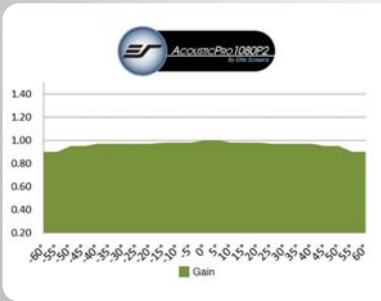

AcousticPro1080P2 has a matte white surface with a 1.0 gain that provides excellent color neutrality for superb color reproduction along with wide diffusion uniformity. The angular weave material is designed to allow wall-speaker sound to breathe through the screen while eliminating the visual artifact known as moiré effect. The precision angled mesh of the material allows viewers to enjoy a visually superior presentation with strong color neutrality and artifact-free performance. The material is perfect for use with native 1080P projectors for home cinema and commercial applications.