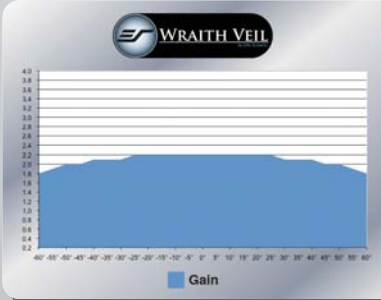

Wraith Veil Elite's rear projection screen material comes in 2.2 high gain to be used in ambient light environments, such as tradeshow, meeting rooms, and outside evening presentations. Its special surface coating enhances color reproduction and black level reproduction with wide diffusion for multiple applications. Optional seamless screen sizes are available up to 200" in 4:3 and 16:9 aspect ratios.