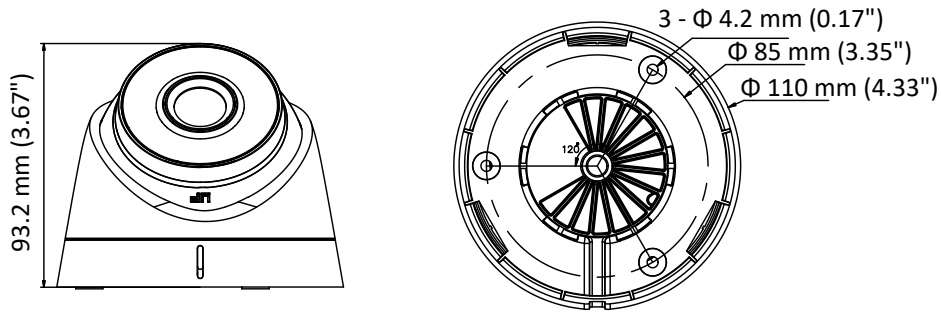

Dimension

Accessory

Distributed by

HIKVISION

Headquarters

No.555 Qianmo Road, Binjiang District,
Hangzhou 310051, China
T +86-571-8807-5998
overseasbusiness@hikvision.com

Hikvision USA
T +1-909-895-0400
sales.usa@hikvision.com

Hikvision Italy
T +39-0438-6902
info.it@hikvision.com

Hikvision Singapore
T +65-6684-4718
sg@hikvision.com

Hikvision Africa
T +27 (10) 0351172
sale.africa@hikvision.com

Hikvision Europe
T +31-23-55-42-770
info.eu@hikvision.com

Hikvision France
T +33(0)1-85-330-450
info.fr@hikvision.com

Hikvision Oceania
T +61-2-8599-4233
salesau@hikvision.com

Hikvision Hong Kong
T +852-2151-1761

Hikvision Middle East
T +971-4-8816086
salesme@hikvision.com

Hikvision Spain
T +34-91-737-16-55
info.es@hikvision.com

Hikvision Canada
T +1-909-895-0400
sales.usa@hikvision.com

Hikvision Russia
T +7-495-669-67-99
saleru@hikvision.com

Hikvision Poland
T +48-22-460-01-50
poland@hikvision.com

Hikvision Korea
T +82-31-731-8841
sales.korea@hikvision.com

Hikvision India
T +91-22-28469900
sales@pramahikvision.com

Hikvision UK
T +01628-902140
support.uk@hikvision.com

Hikvision Brazil
T +55 11 3318-0050
Latam.support@hikvision.com