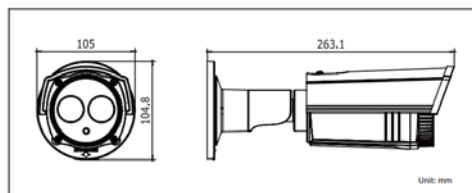

Dimensions

Accessories

Video balun
DS-1H18

Available models

DS-2CE16D5T-IT1
DS-2CE16D5T-IT3

	DS-2CE16D5T-IT1	DS-2CE16D5T-IT3
Camera		
Image Sensor	2 MP CMOS Image Sensor	
Signal System	PAL/NTSC	
Effective Pixels	1920(H)*1080(V)	
Min. Illumination	0.01 Lux @(F1.2,AGC ON), 0 Lux with IR	
Shutter Time	1/25 s to 1/50,000 s	
Lens	3.6mm (2.8mm, 6mm, 8mm optional)	3.6mm (2.8mm, 6mm, 8mm, 12mm, 16mm optional)
	Angle of View: 82.6°(3.6mm), 103.5°(2.8mm), 54.4°(6mm), 38°(8mm)	Angle of View: 82.6°(3.6mm), 103.5°(2.8mm), 54.4°(6mm), 38°(8mm), 24.4°(12mm), 18.9°(16mm)
Lens Mount	M12	
Day & Night	ICR	
Synchronization	Internal synchronization	
Video Frame Rate	1080p@25fps/1080p@30fps	
HD Video Output	1 Analog HD output	
CVBS Output	1Vp-p Composite Output(75Ω/BNC)	
S/N Ratio	More than 52dB	
WDR	120dB	
Menu		
Scene	Indoor, Outdoor, Indoor1, LOW-LIGHT	
Camera ID	On/off (15 characters, position programmable)	
AGC	Support	
D/N Mode	Color/BW/EXT	
White Balance	ATW, AWC-SET, Indoor, Outdoor, Manual	
Privacy Mask	On/Off, maximum 8 zones	
Motion Detection	On/Off, maximum 4 zones	
BLC	Support	
Anti-flicker	On/off	
Language	English, Japanese, CHN1, CHN2, Korean, German, French, Italian, Spanish, Polish, Russian, Portuguese, Dutch, Turkish, Hebrew and Arabic	
Functions	Eclipse, Digital noise reduction, Digital zoom(62x), Slow shutter, Mirror, Defog, Defect pixel correction, SMART D-ZOOM	
General		
Working Temperature/ Humidity	-30 °C - 60 °C (-22 °F - 140 °F) Humidity 90% or less (non-condensing)	
Power Supply	12 VDC	
Power Consumption	Max. 4W	Max. 5W
Weather Proof Ratings	IP66	
IR Range	Up to 20m	Up to 40m
Communication	Up the coax(need UTC controller) Protocol: Pelco-C(Coaxitron)	
Dimensions	94.6×83×210.8mm(3.72"×3.27"×8.30")	
Weight	700g (1.54 lbs)	