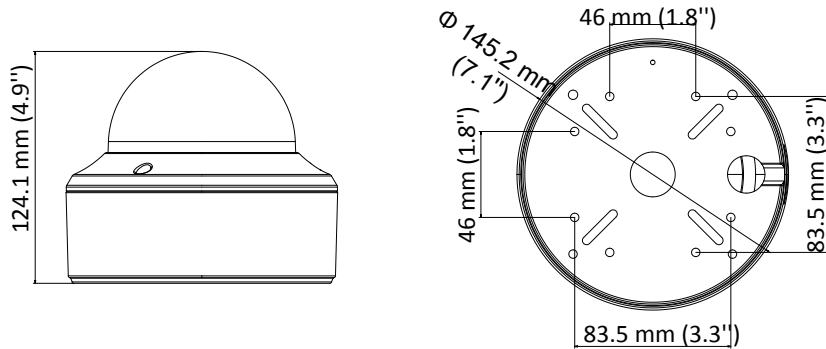

Order Models

DS-2CE56D8T-VPIT3ZE

* PoC function is only available when cooperating with DS-1TPXXX.

Dimension