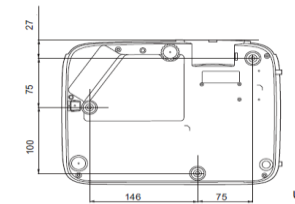

Ceiling/Wall mount installation diagram

Ceiling/Wall mount screw: M4
(Max L = 25 mm; Min L = 20 mm)

Unit: mm