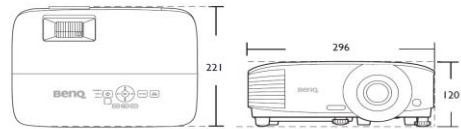

Installation

Dimensions

296 mm (W) x 120 mm (H) x 221 mm (D)